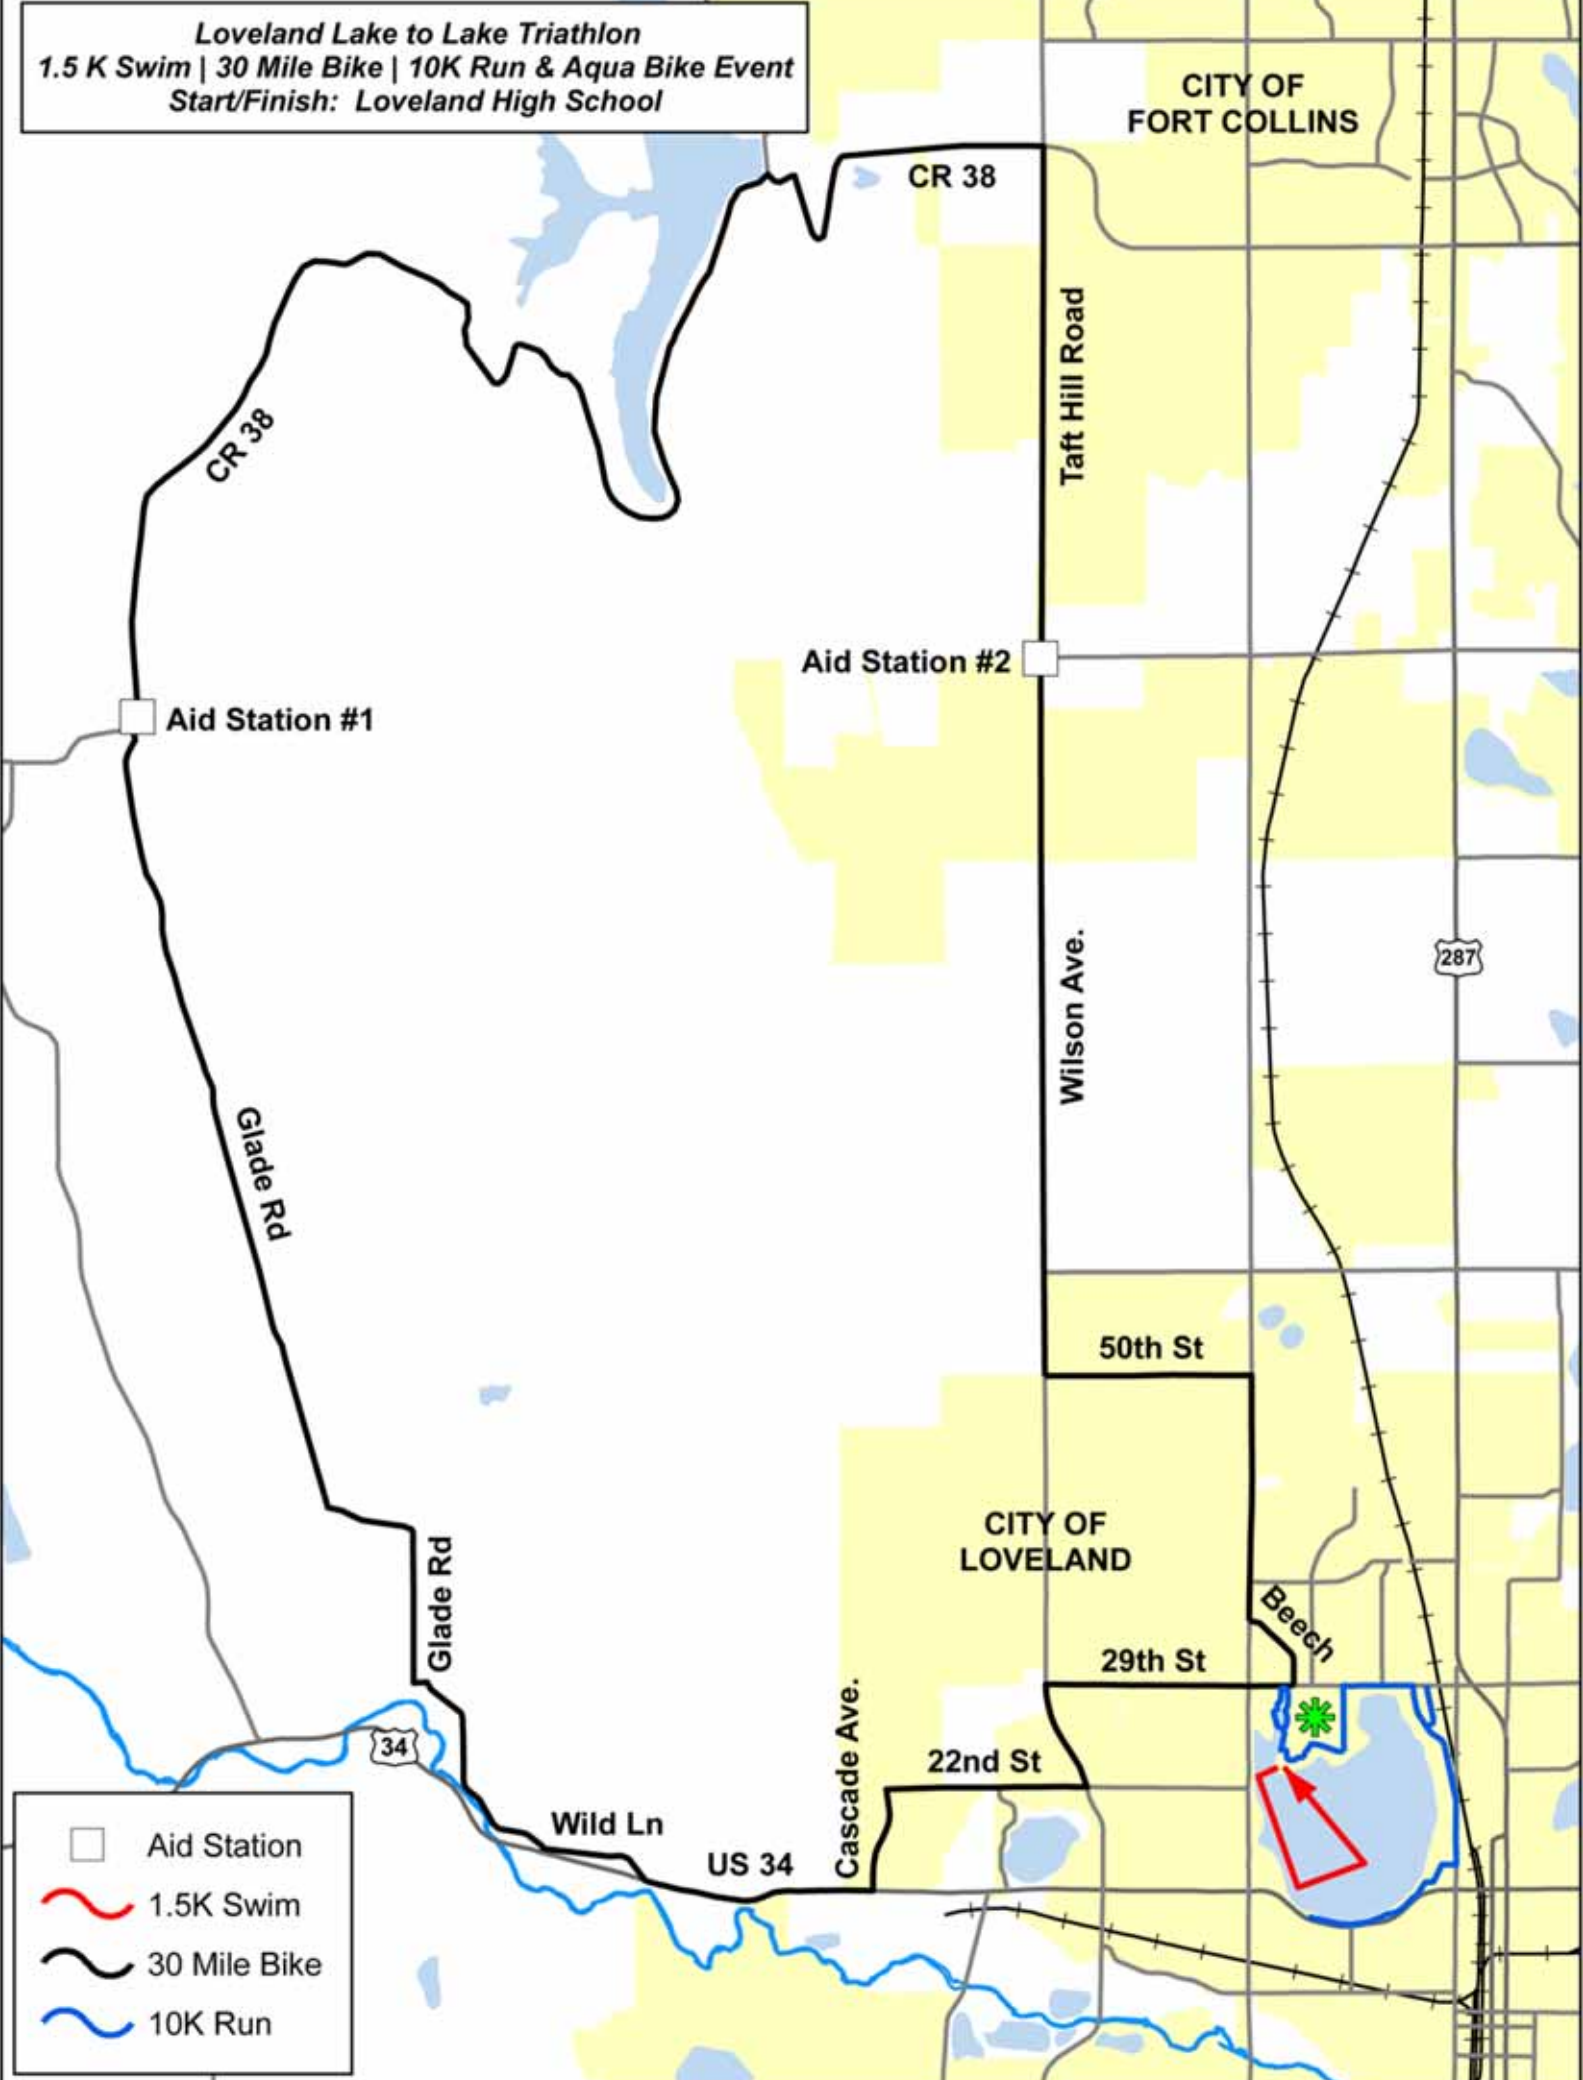

**Loveland Lake to Lake Triathlon**  
1.5 K Swim | 30 Mile Bike | 10K Run & Aqua Bike Event  
Start/Finish: Loveland High School

- Aid Station
- ~ 1.5K Swim
- ~ 30 Mile Bike
- ~ 10K Run