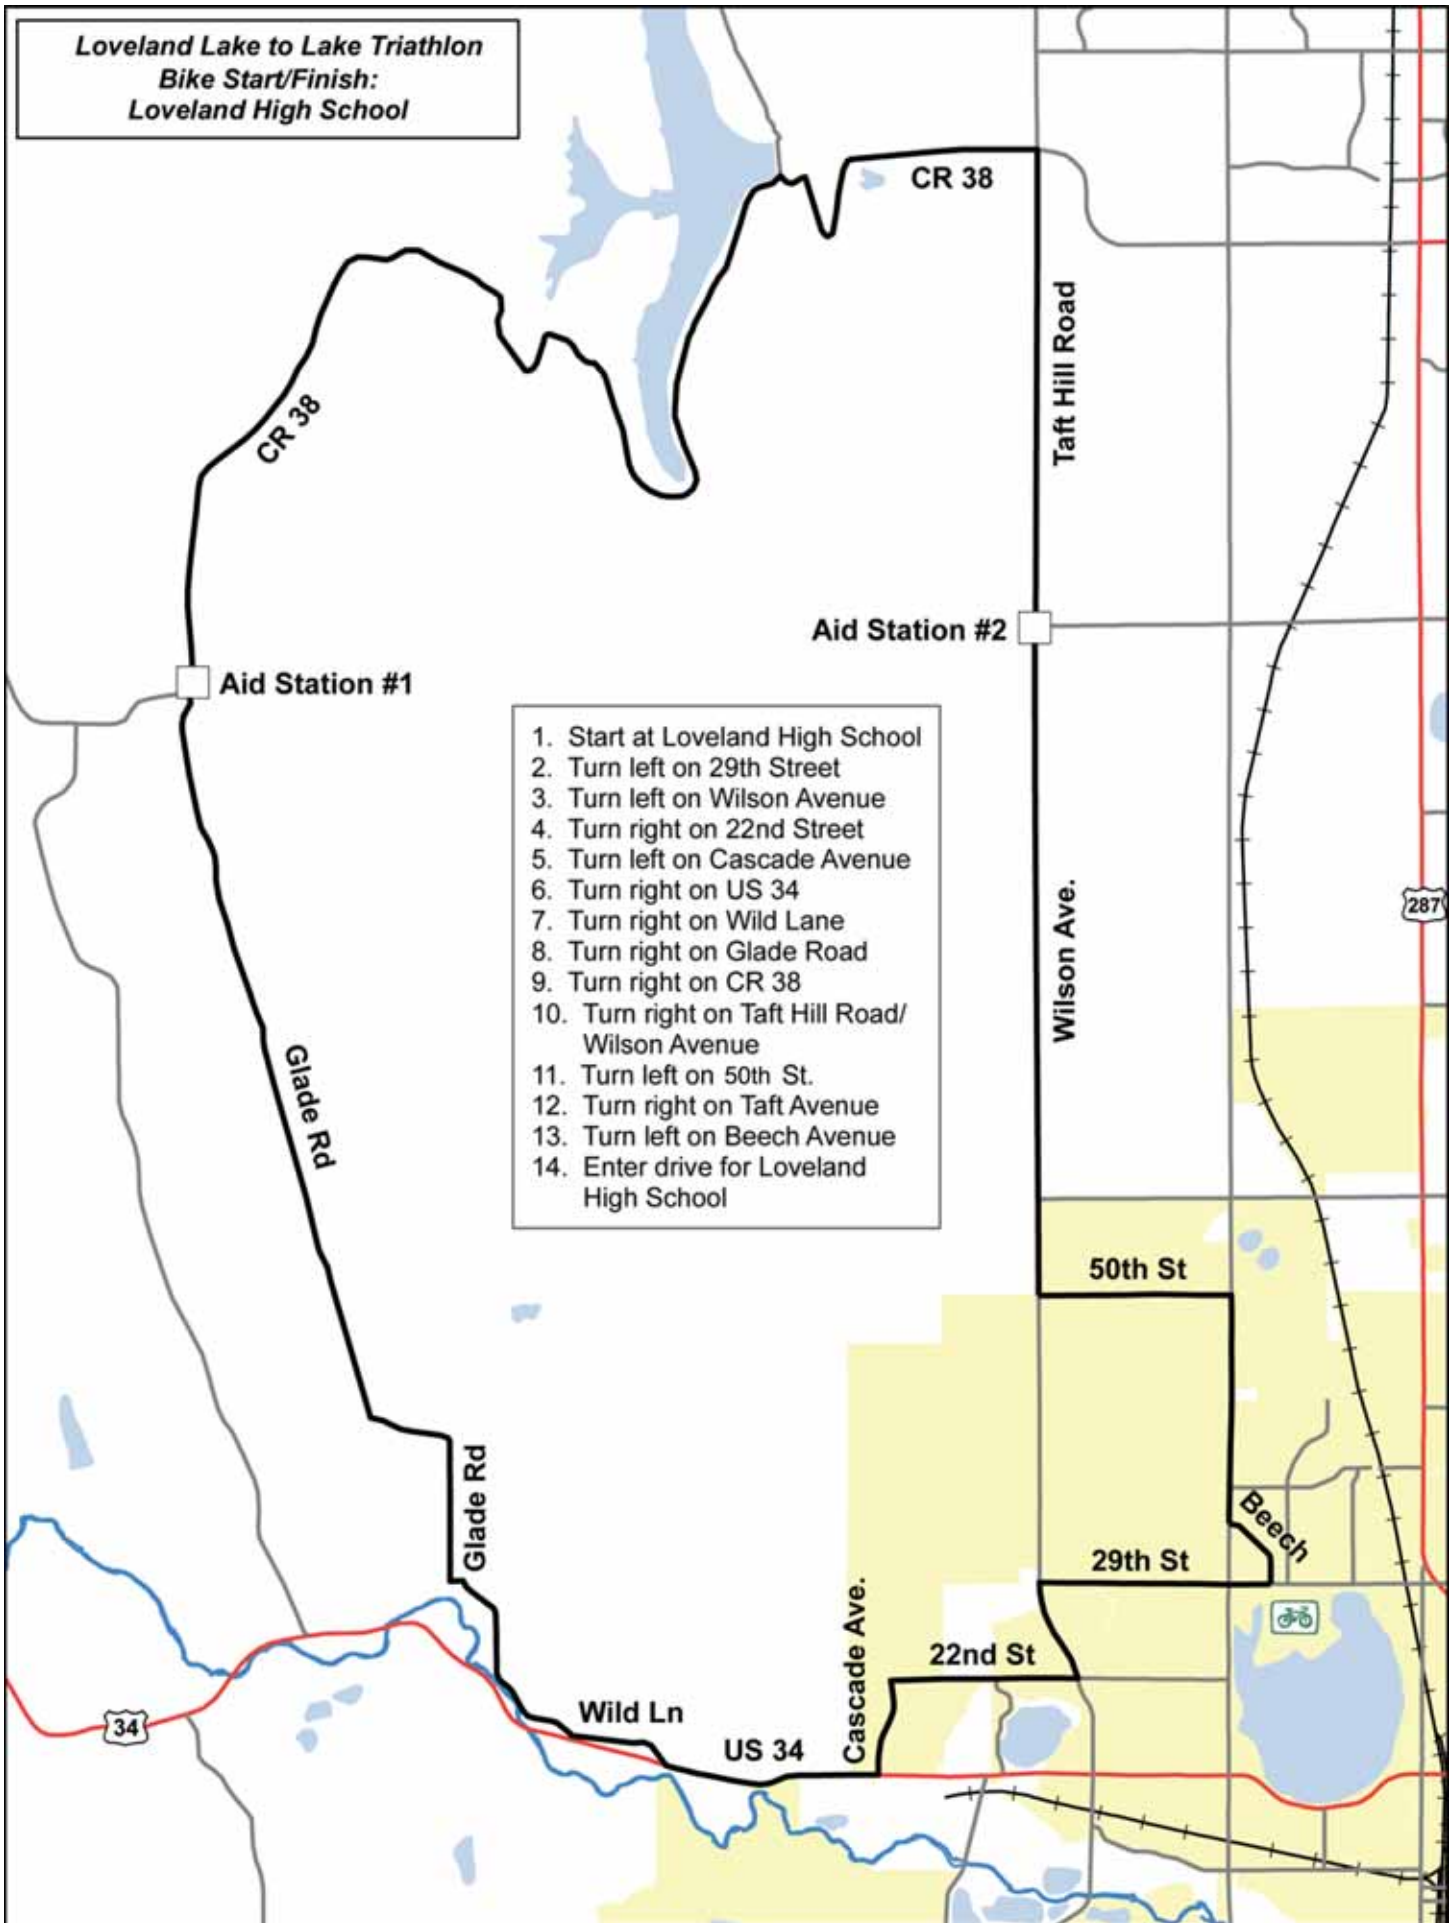

**Loveland Lake to Lake Triathlon  
Bike Start/Finish:  
Loveland High School**

1. Start at Loveland High School
2. Turn left on 29th Street
3. Turn left on Wilson Avenue
4. Turn right on 22nd Street
5. Turn left on Cascade Avenue
6. Turn right on US 34
7. Turn right on Wild Lane
8. Turn right on Glade Road
9. Turn right on CR 38
10. Turn right on Taft Hill Road/  
Wilson Avenue
11. Turn left on 50th St.
12. Turn right on Taft Avenue
13. Turn left on Beech Avenue
14. Enter drive for Loveland  
High School