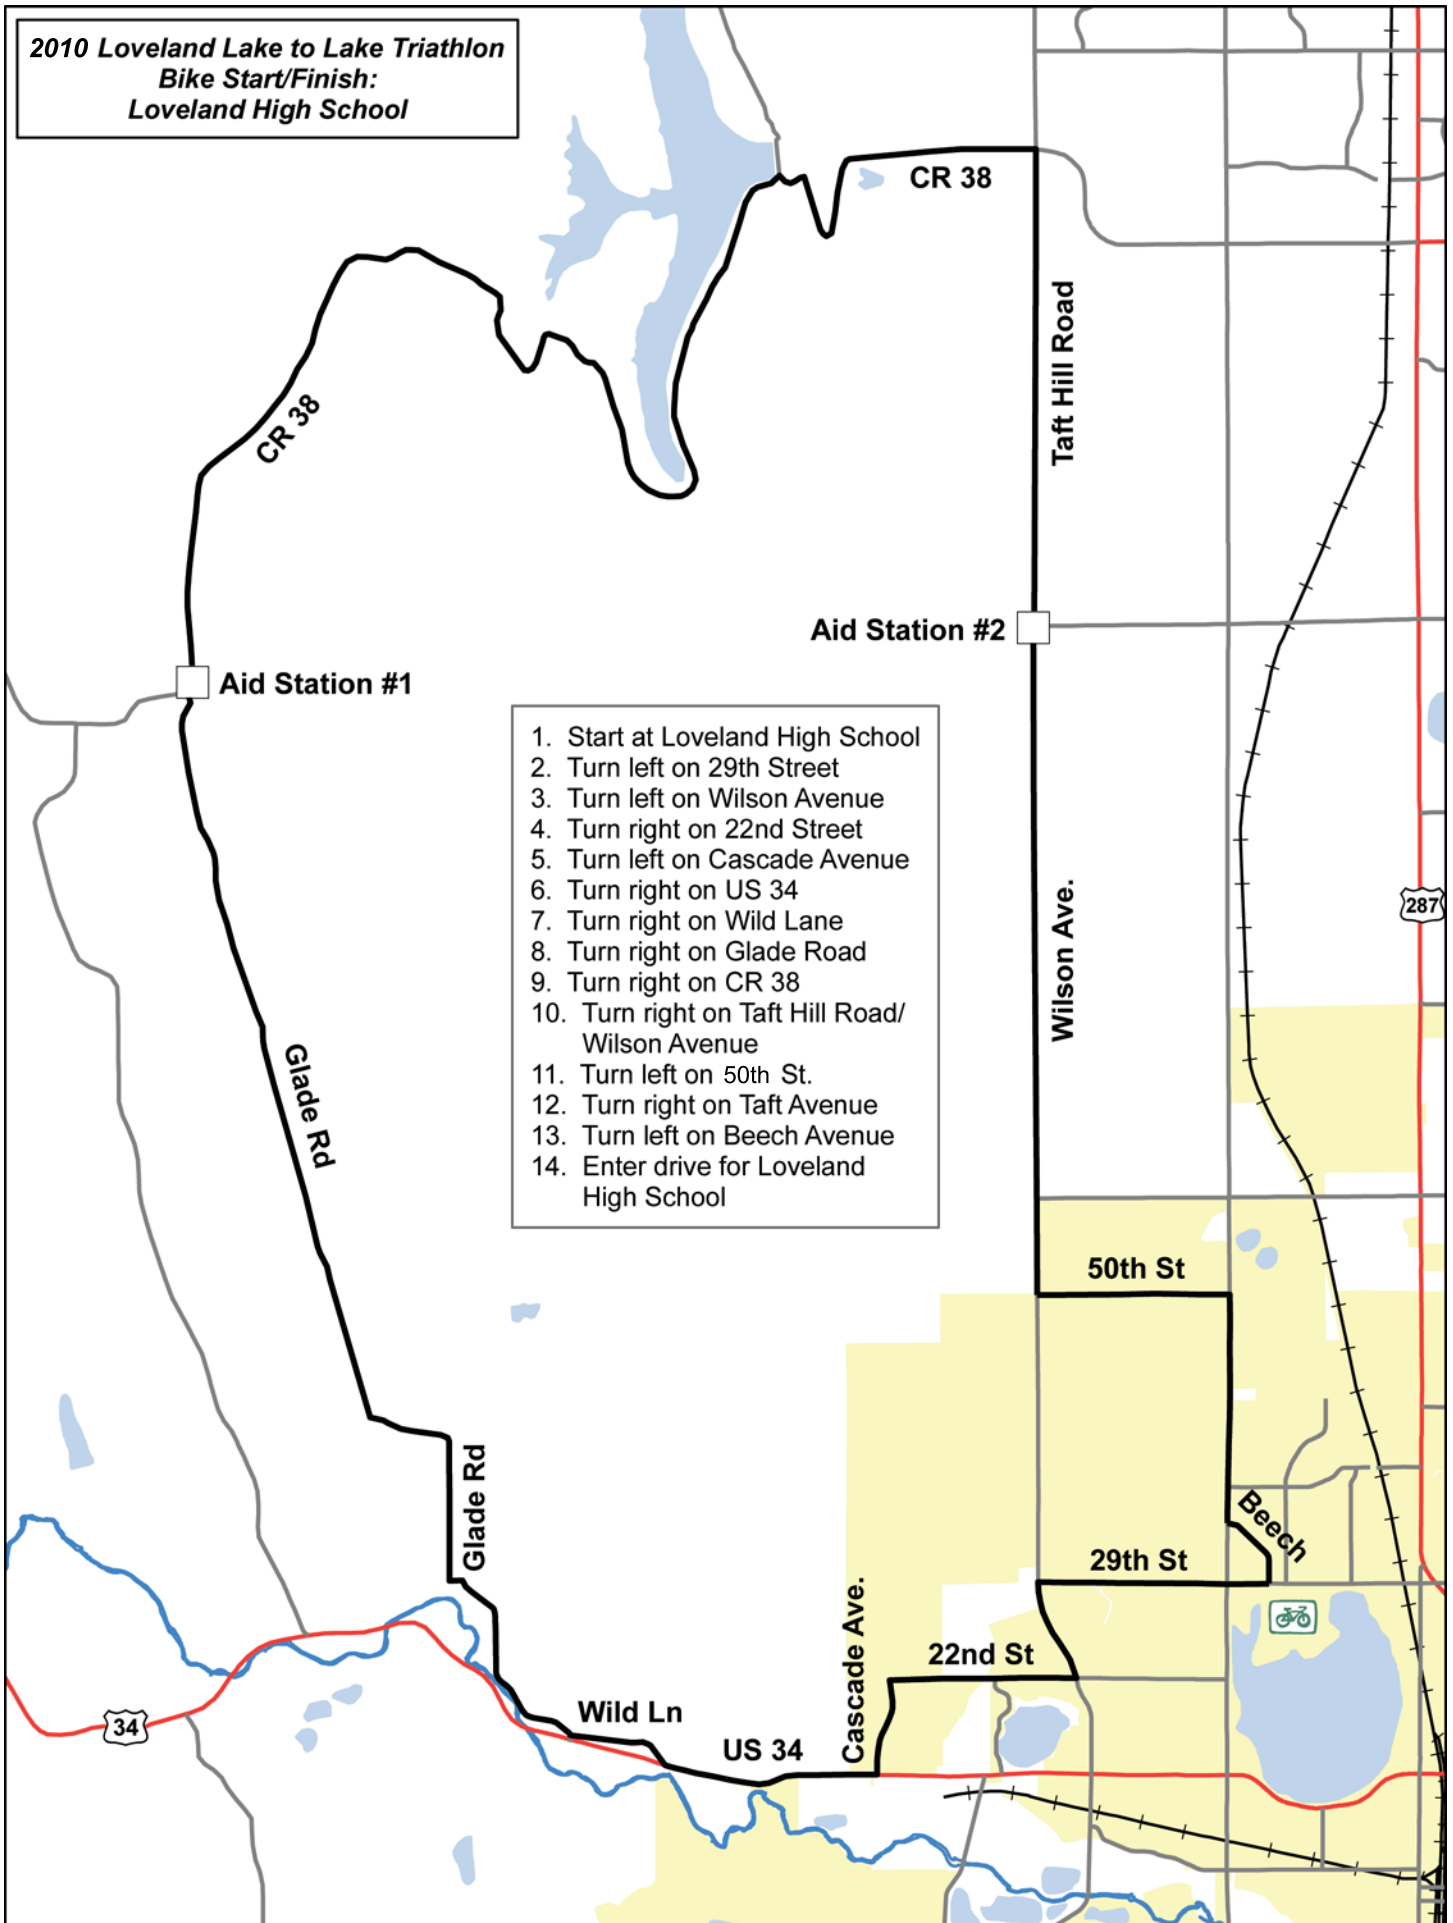

**2010 Loveland Lake to Lake Triathlon
Bike Start/Finish:
Loveland High School**

1. Start at Loveland High School
2. Turn left on 29th Street
3. Turn left on Wilson Avenue
4. Turn right on 22nd Street
5. Turn left on Cascade Avenue
6. Turn right on US 34
7. Turn right on Wild Lane
8. Turn right on Glade Road
9. Turn right on CR 38
10. Turn right on Taft Hill Road/
Wilson Avenue
11. Turn left on 50th St.
12. Turn right on Taft Avenue
13. Turn left on Beech Avenue
14. Enter drive for Loveland
High School