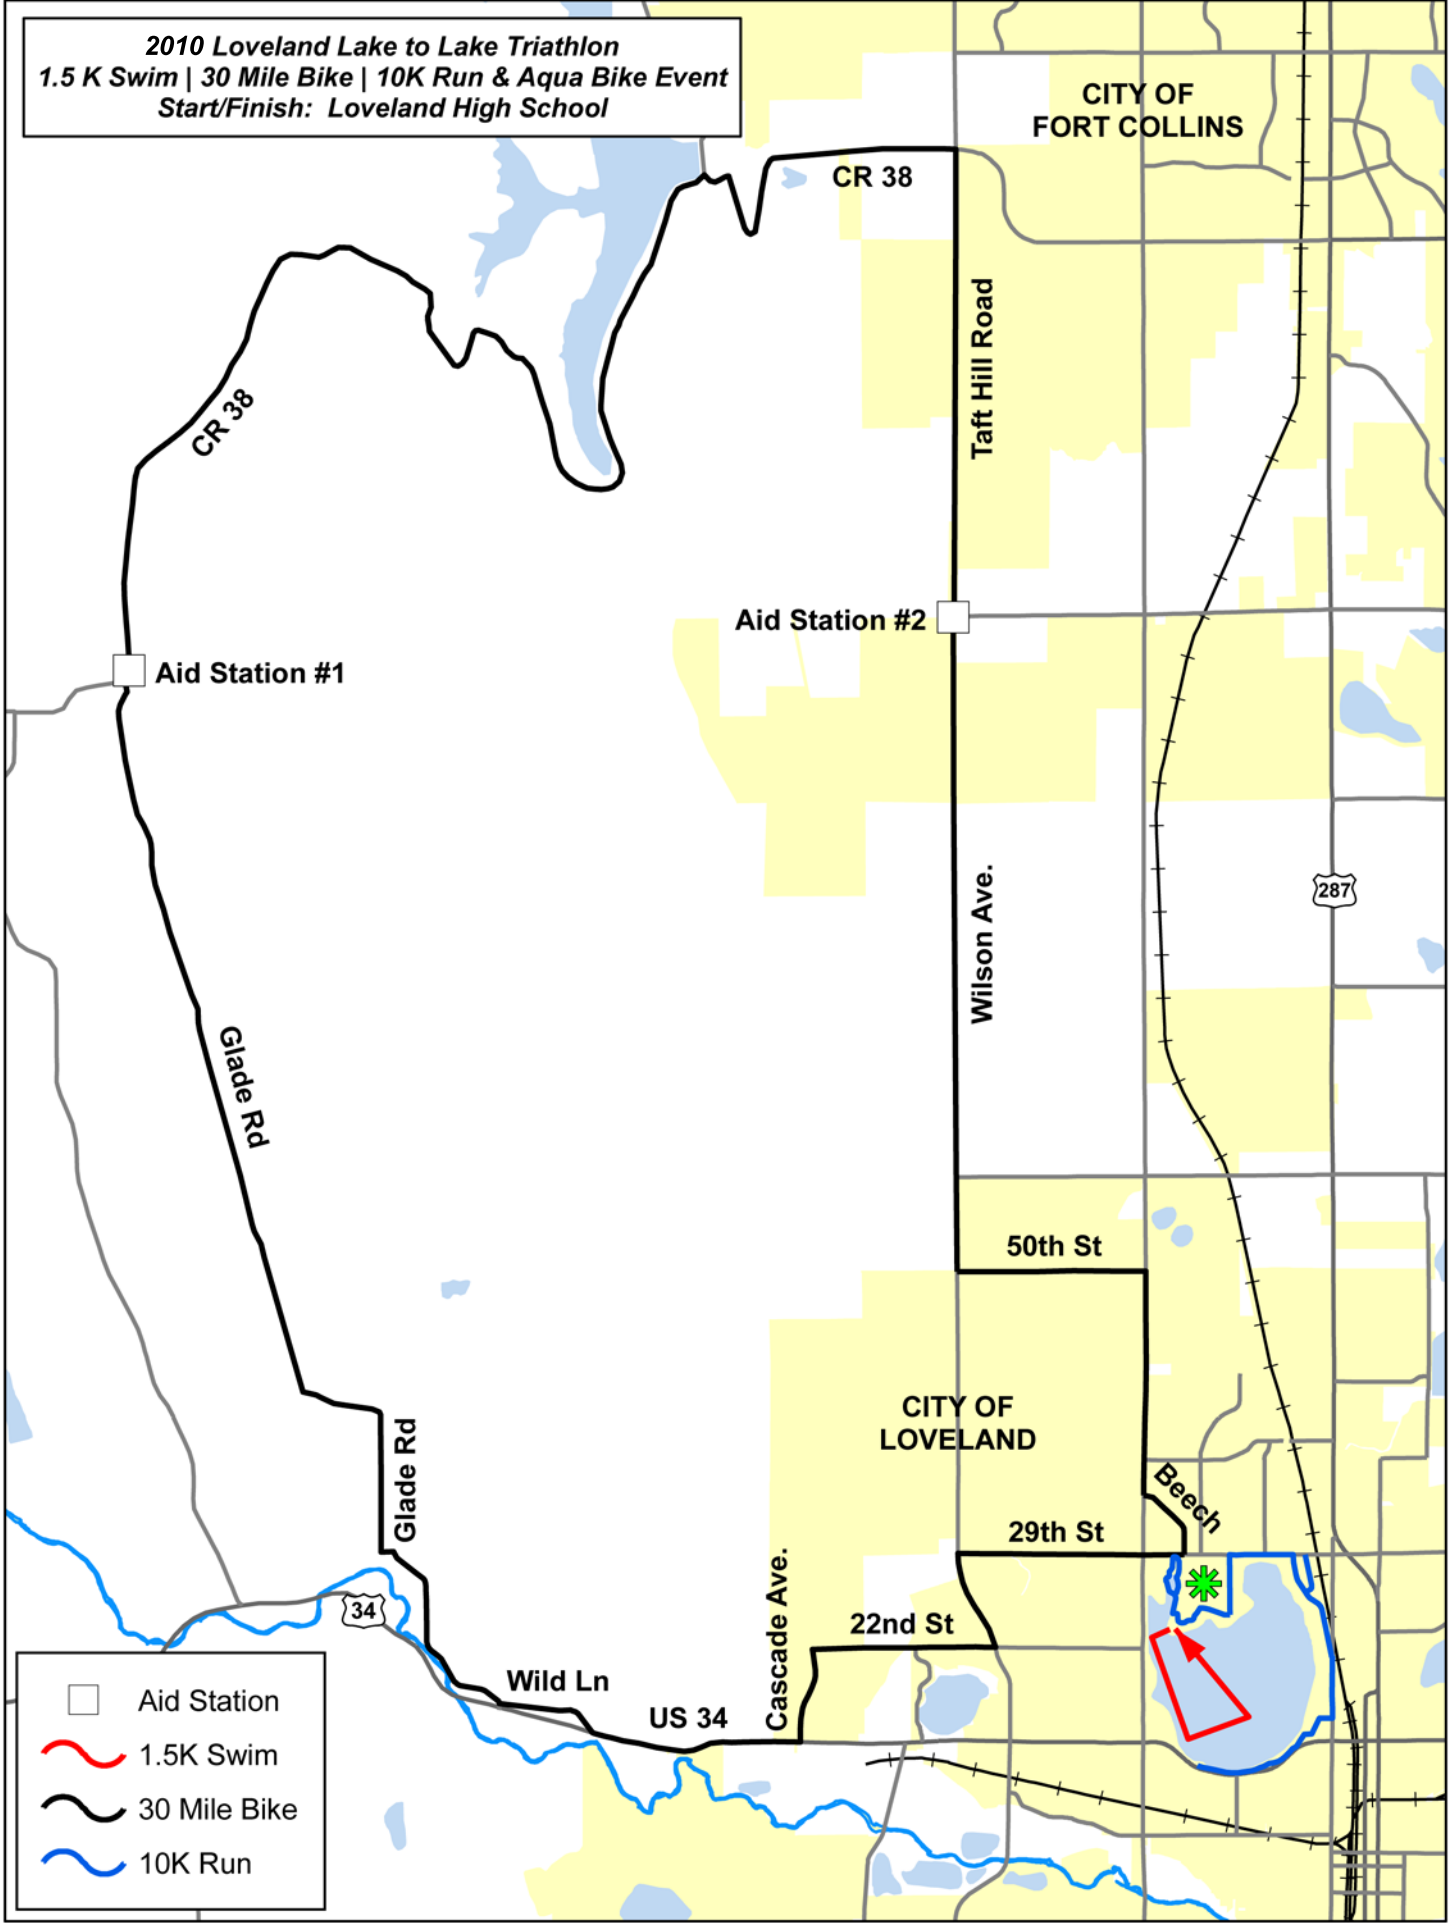

2010 Loveland Lake to Lake Triathlon
1.5 K Swim | 30 Mile Bike | 10K Run & Aqua Bike Event
Start/Finish: Loveland High School

- Aid Station
- ~ 1.5K Swim
- ~ 30 Mile Bike
- ~ 10K Run